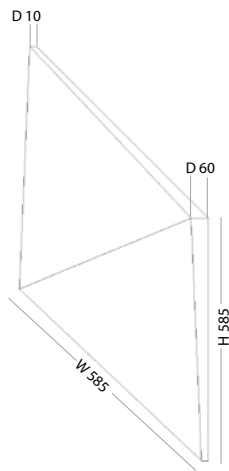

Bella Soundwave panel

Bella Material

Anthracite

Grey

Offwhite

Recyclable moulded polyester fibre.

Green

Colour
Material: Polyester with a surface of 100% wool.