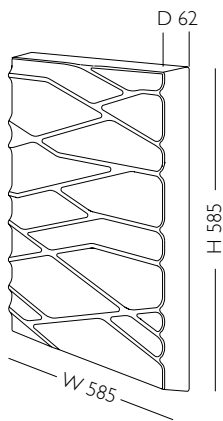

SOUNDWAVE® series

S Varje panel i serien SOUNDWAVE® är utformad för ett speciellt akustiskt ändamål. Serien och varumärket ägs av Offecct och är formgiven i original av Teppo Asikainen 1990. Vägghpanelerna kan kombineras på olika sätt för att möta varje rums enskilda behov. *Alla våra paneler är testade av Sveriges provnings- och forskningsinstitut för akustik, rapport P102366.*

En Each panel in the SOUNDWAVE® series is designed for a specific acoustic purpose. Offecct owns the trademark and the series designed in original by Teppo Asikainen 1990. The wall panels can be combined in different ways to meet the needs of almost any room or environment. *All our panels are tested by SP Swedish National Testing and Research Institute Acoustics, report P102366.*

G Jedes Paneel der Serie SOUNDWAVE® ist für eine bestimmte akustische Funktion gestaltet. Serie und Marke sind Eigentum von Offecct. Das Original hat Teppo Asikainen 1990 entworfen. Die Wandpaneel können flexibel miteinander kombiniert und so an die jeweiligen Raumverhältnisse angepasst werden. *Alle unsere Paneel sind vom schwedischen Prüf- und Forschungsinstitut für Akustik getestet, Prüfbericht P102366.*

Botanic Soundwave panel